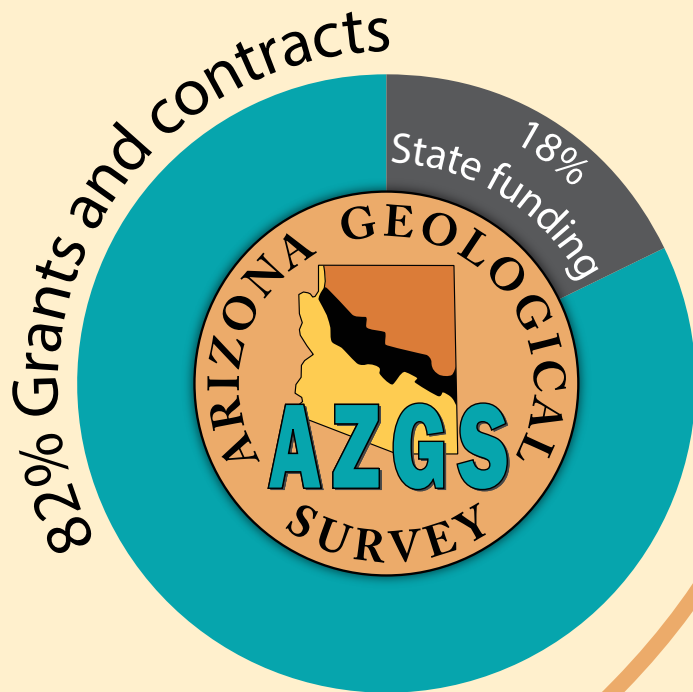

AZGS 2015 by the numbers